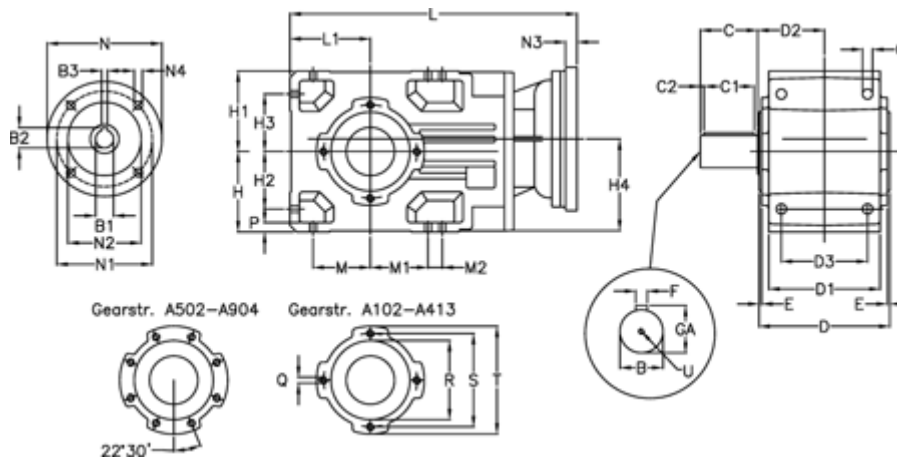

Article number: 29600100961235
 Description: Bevel helical gearbox
 A102UR-9,6-P90B5

Measures

B = 25	D1 = 95	H1 = 70	M2 = 0	Q = M8x12
B1 = 24	D2 = 63.0	H2 = 50	N = 200	R = 80
B2 = 27.3	D3 = 75	H3 = 50	N1 = 165	S = 100
B3 = 8	Description = A102UR-xx-P90 B5	H4 = 83.0	N2 = 130	T = 120
C = 45	E = 3.0	L = 302.0	N3 = -	U = M8x19
C1 = 35	F = 8	L1 = 70	N4 = M10x12	
C2 = 5.0	GA = 28	M = 50	O = 9.5	
D = 117	H = 70	M1 = 50	P = 9	